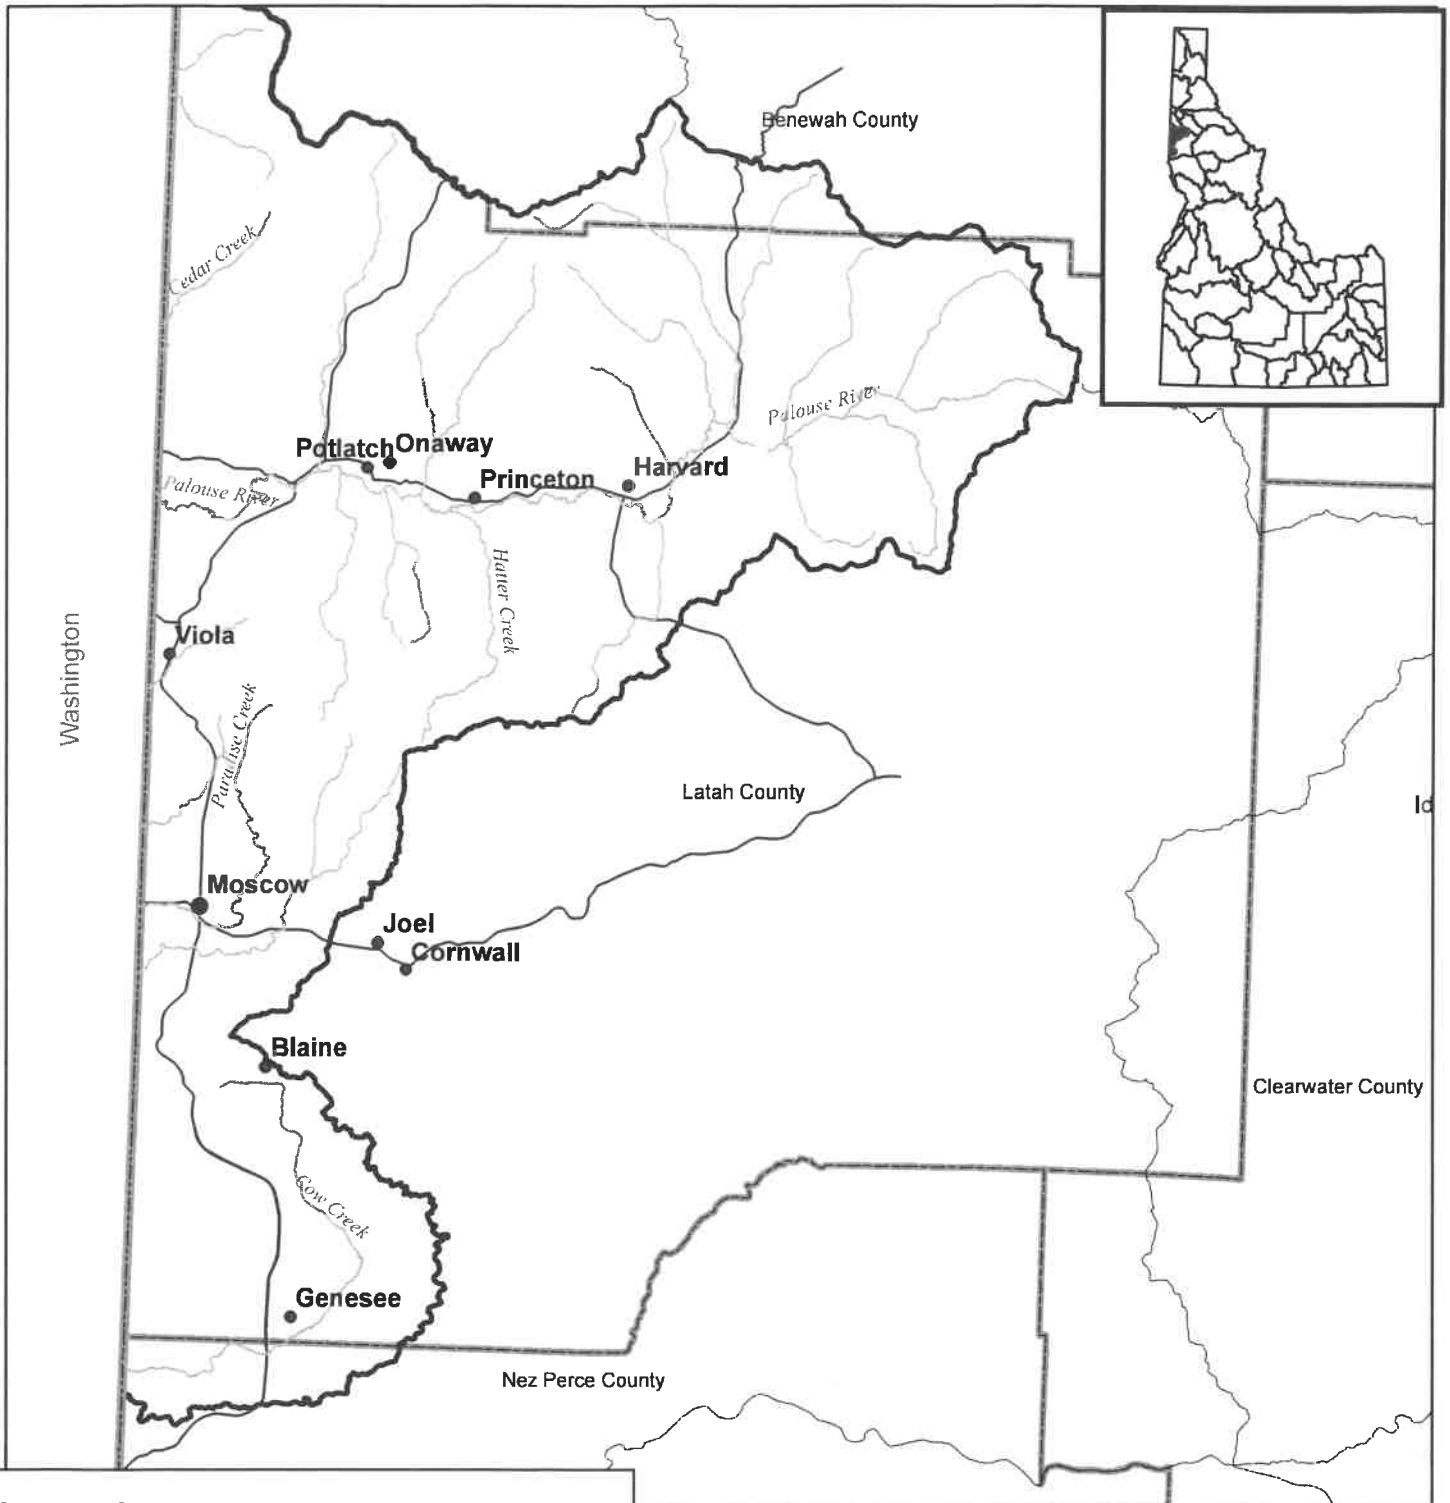

Palouse River Basin

IDWR Administrative Basin 87

Legend

-  Palouse River Basin Water System Boundary
-  IDWR Administrative Basins
-  County